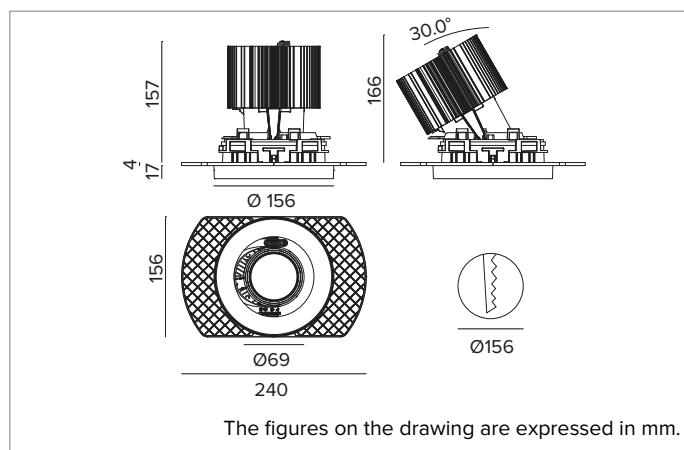

1T8633ELTR | CCTEVO ARCHITECTURAL 160

Adjustable recessed LED projector in a trimless version

		4000K	H(m)	D(m)	Emax(lx)
		Ra90		22°	
		Fixture Power	74W	1	0.39 24664
		Source Flux	8118lm	2	0.77 6166
		Fixture Flux	5484lm	3	1.16 2740
		Efficacy	74lm/W	4	1.55 1542
TS1280	Imax=3038cd/klm	Imax	24664cd	5	1.94 987

CCT nominal: 4000K

Lifetime (L80/B10): >50000h tq +25°C

ILLUMINOTECHNICAL CHARACTERISTICS

SP - precision optics with a black silicone cut off ring. Version with a convex faceted highly reflective anodised aluminium reflector and a holographic diffusion filter. UGR<19 (EN 12464-1).

Optic: REFLECTOR

Beam angles: SP

Optical efficiency: 68%

Fixture flux: 5484lm

Luminous efficacy: 74lm/W

Photobiological safety: Compliant with RG1 low risk group

MECHANICAL CHARACTERISTICS

Die-cast black painted anodised aluminium body and dissipator. Black colour cover. The optical unit can be adjusted up to 30° on the vertical plane with a mechanical beam locking system and a graduated scale, and 358° on the horizontal plane. Trimless version with a load-bearing element for installation and finishing in plasterboard.

Colour and finish: Deep black

Weight: 1.55Kg

Version: TRIMLESS HO

Degree of protection: IP20 for recessed part

Degree of protection: IP40 for exposed part

ELECTRICAL CHARACTERISTICS

Integrated electronic ON-OFF driver.