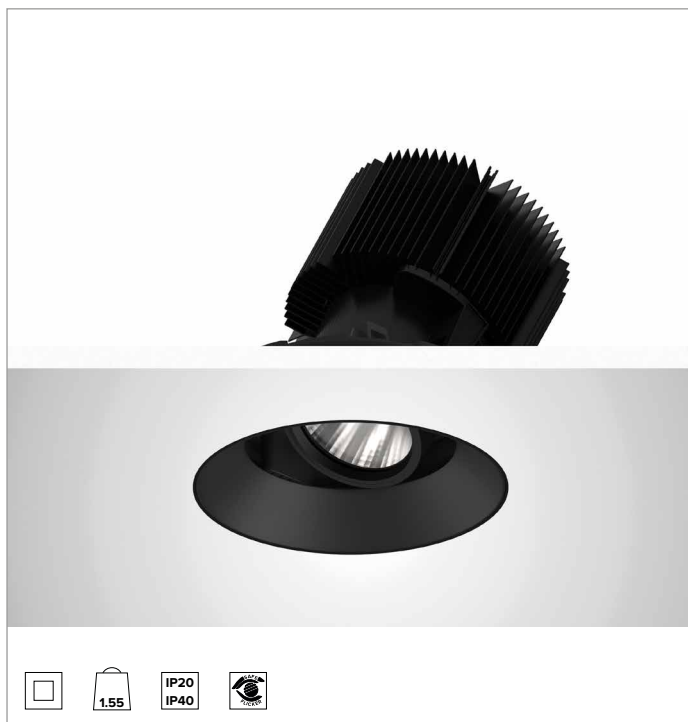

1T8633ELTR | CCTEVO ARCHITECTURAL 160

Adjustable recessed LED projector in a trimless version

		4000K	H(m)	D(m)	Emax(lx)
		Ra90		22°	
		Fixture Power	74W	1	0.39 24664
		Source Flux	8118lm	2	0.77 6166
		Fixture Flux	5484lm	3	1.16 2740
		Efficacy	74lm/W	4	1.55 1542
TS1280	Imax=3038cd/klm	Imax	24664cd	5	1.94 987

CCT nominal: 4000K

Lifetime (L80/B10): >50000h tq +25°C

ILLUMINOTECHNICAL CHARACTERISTICS

SP - precision optics with a black silicone cut off ring. Version with a convex faceted highly reflective anodised aluminium reflector and a holographic diffusion filter. UGR<19 (EN 12464-1).

Optic: REFLECTOR

Beam angles: SP

Optical efficiency: 68%

Fixture flux: 5484lm

Luminous efficacy: 74lm/W

Photobiological safety: Compliant with RG1 low risk group

MECHANICAL CHARACTERISTICS

Die-cast black painted anodised aluminium body and dissipator. Black colour cover. The optical unit can be adjusted up to 30° on the vertical plane with a mechanical beam locking system and a graduated scale, and 358° on the horizontal plane. Trimless version with a load-bearing element for installation and finishing in plasterboard.

Colour and finish: Deep black

Weight: 1.55Kg

Version: TRIMLESS HO

Degree of protection: IP20 for recessed part

Degree of protection: IP40 for exposed part

ELECTRICAL CHARACTERISTICS

Integrated electronic ON-OFF driver.